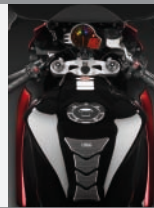

08P61-KAZ-800A

Tank pad (HRC logo)

- lens coating and carbon-fibre looks
- helps to protect tank from scratches
- features HRC logo

08P61-KAZ-800B

Tank pad and fuel lid cover set

- features carbon print and HRC logo
- helps to protect tank and fuel lid cover from scratches